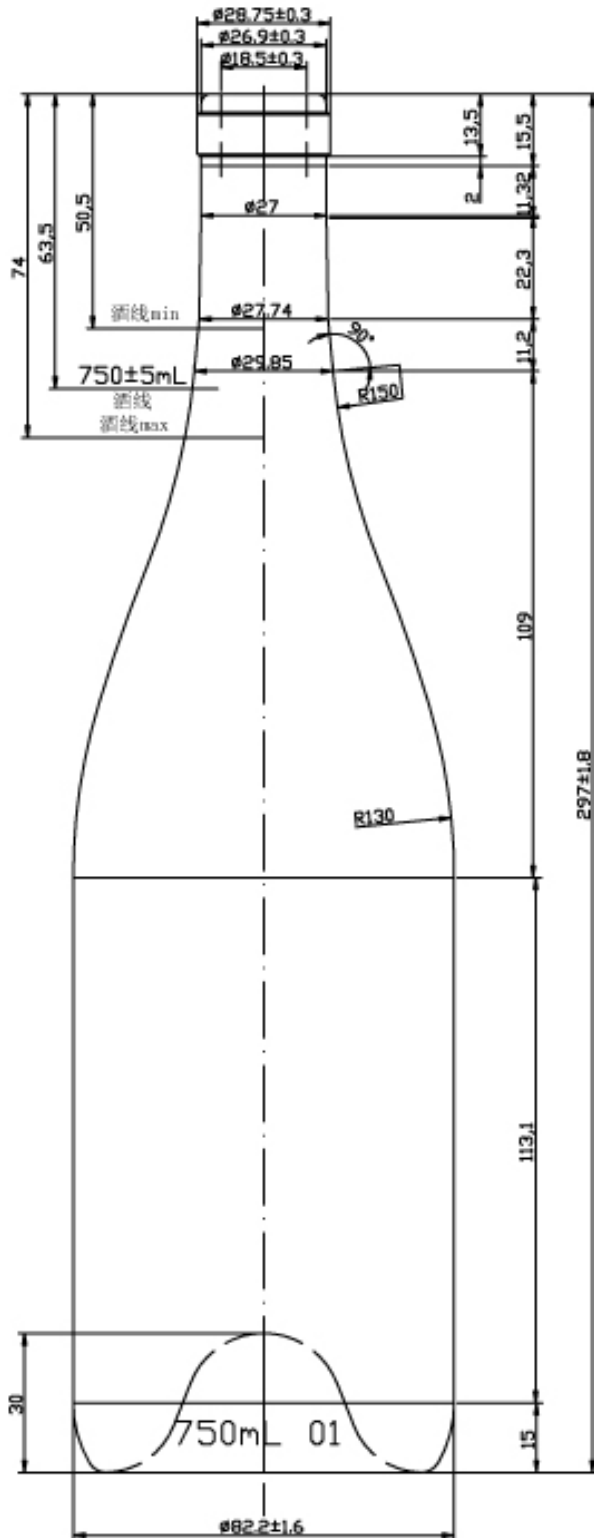

# Cressida

Burgundy / Medium Punt / Cork

IN STOCK

**Size:** 750ml  
**Weight:** 560g  
**Height:** 297mm  
**Max Width:** 82mm  
**Label Height:** 109mm  
**Finish:** Cork  
**Type:** W137